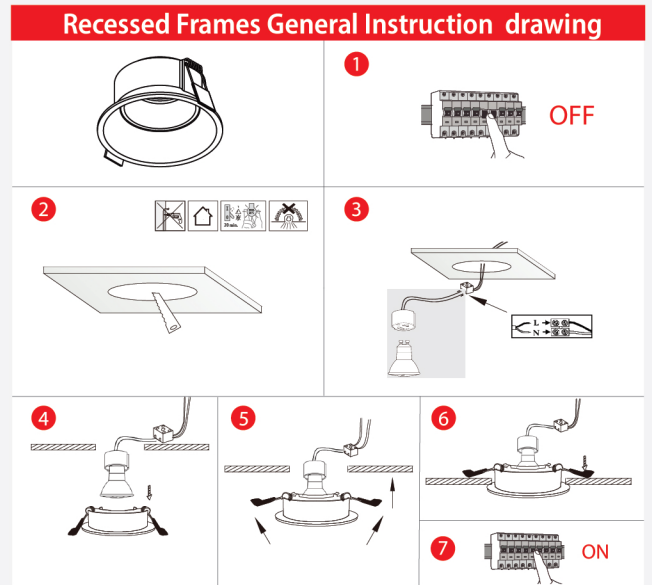

ITEM NO: 507022-B/BB

ANTI-GLARE FRAME

BLACK / BLACK BERRY FULL ALUMINUM
FRONT SIDE LAMP CHANGEABLE

CAPTION	THE VALUE
MATERIAL	DIA-CASTING ALUMINUM
COLOR	BLACK/BLACK BERRY
THICKNESS	2 MM
CUT HOLE	70 MM
SIZE	90*45 MM