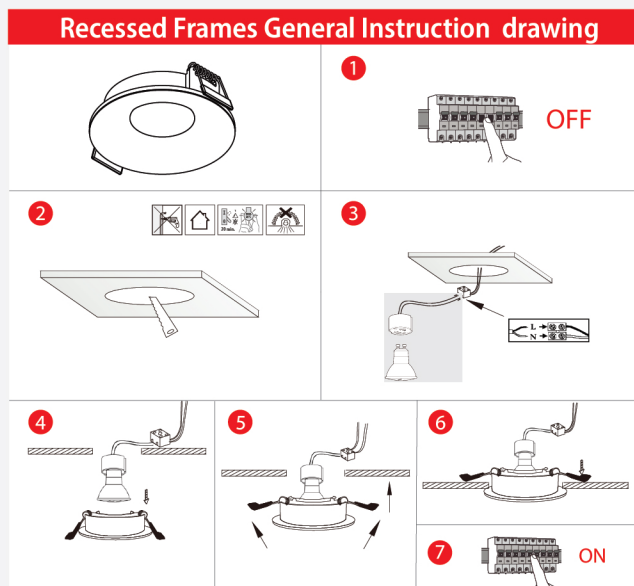

ITEM NO: 107109

**ANTI-GLARE FRAME
BLACK / BLACK MATT
(SMALL TRIM)**

CAPTION	THE VALUE
MATERIAL	PC (POLYCARBONATE)
COLOR	BLACK/BLACK MATT
THICKNESS	2 MM
CUT HOLE	70 MM
SIZE	84*33 MM

Areas of application: