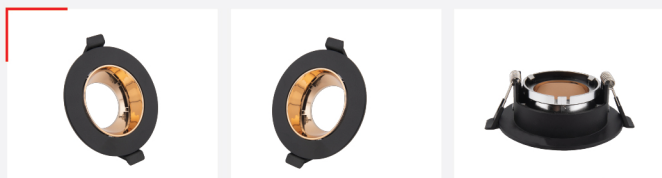

ITEM NO: 107072

**ANTI-GLARE FRAME
BLACK / COPPER**

CAPTION	THE VALUE
MATERIAL	PC (POLYCARBONATE)
COLOR	BLACK/COPPER
THICKNESS	2 MM
CUT HOLE	70 MM
SIZE	90*33 MM

Areas of application:

- > General indoor illumination
- > Decorative illumination
- > Private living areas

Super protection:

- > It is made of very safe materials, so it is environmentally friendly
- Provides flexibility in installation and ease of installation.

accessories

Suggested Installation Areas

Apartment