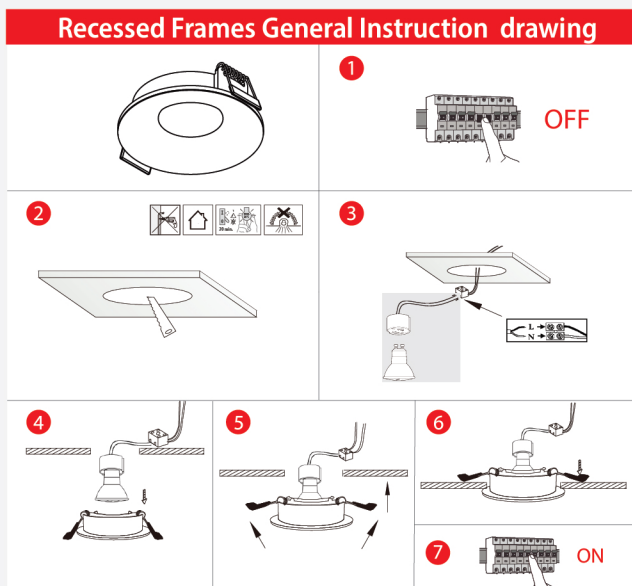

ITEM NO: 107072

**ANTI-GLARE FRAME
BLACK / COPPER**

CAPTION	THE VALUE
MATERIAL	PC (POLYCARBONATE)
COLOR	BLACK/COPPER
THICKNESS	2 MM
CUT HOLE	70 MM
SIZE	90*33 MM

Areas of application:

- > General indoor illumination
- > Decorative illumination
- > Private living areas