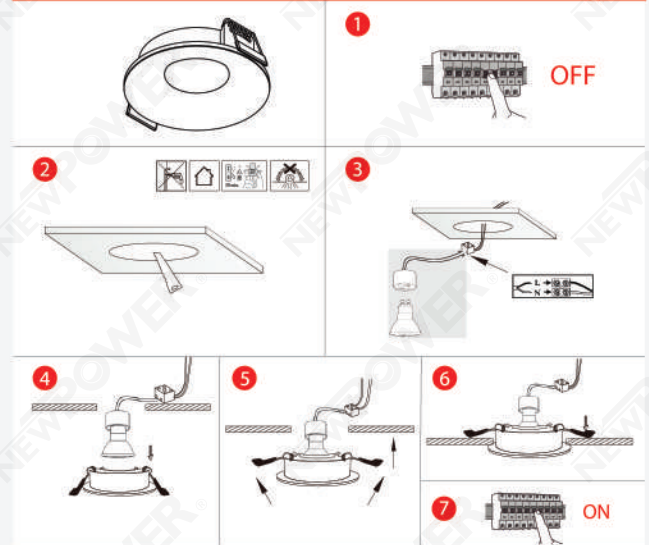

ITEM NO: 107072

ANTI-GLARE FRAME
BLACK / COPPER

CAPTION	THE VALUE
MATERIAL	PC (POLYCARBONATE)
COLOR	BLACK/COPPER
THICKNESS	2 MM
CUT HOLE	70 MM
SIZE	90*33 MM

Recessed Frames General Instruction drawing

Areas of application:

- > General indoor illumination
- > Decorative illumination
- > Private living areas

Super protection:

- > It is made of very safe materials, so it is environmentally friendly
- Provides flexibility in installation and ease of installation.