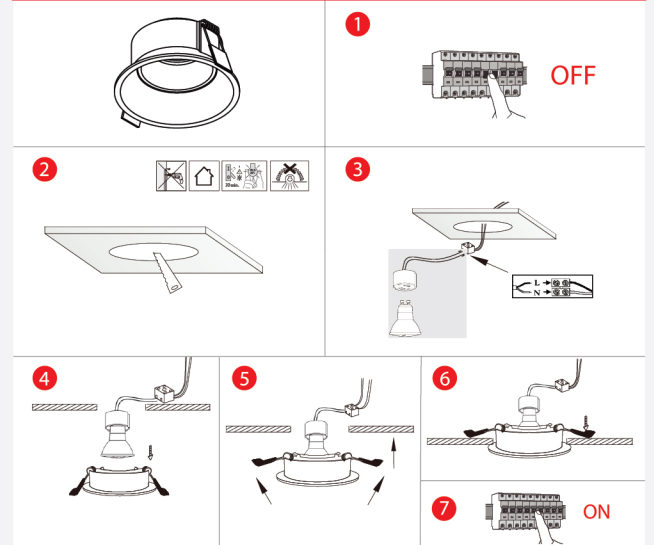

ITEM NO: 508845

ANTI-GLARE FRAME
BLACK FULL ALUMINUM

CAPTION	THE VALUE
MATERIAL	DIA-CASTING ALUMINUM
COLOR	BLACK
THICKNESS	2 MM
CUT HOLE	70 MM
SIZE	88*45 MM

Recessed Frames General Instruction drawing

Areas of application:

- > General indoor illumination
- > Decorative illumination
- > Private living areas

Super protection:

- > It is made of very safe materials, so it is environmentally friendly
- Provides flexibility in installation and ease of installation.