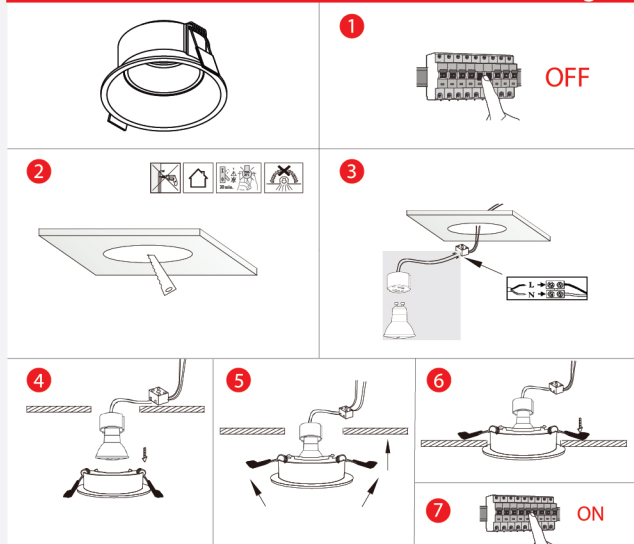

ITEM NO: 507016

**ANTI-GLARE FRAME
BLACK FULL ALUMINUM
(LAMP CHANGEABLE FROM DOWN)**

CAPTION	THE VALUE
MATERIAL	DIA-CASTING ALUMINUM
COLOR	BLACK
THICKNESS	2 MM
CUT HOLE	70 MM
SIZE	85*40 MM

Recessed Frames General Instruction drawing

Areas of application:

- > General indoor illumination
- > Decorative illumination
- > Private living areas

Super protection:

- > It is made of very safe materials, so it is environmentally friendly
- Provides flexibility in installation and ease of installation.

accessories

Suggested Installation Areas

Apartment

Supermarket

Retail Store

Office

Hotel

School