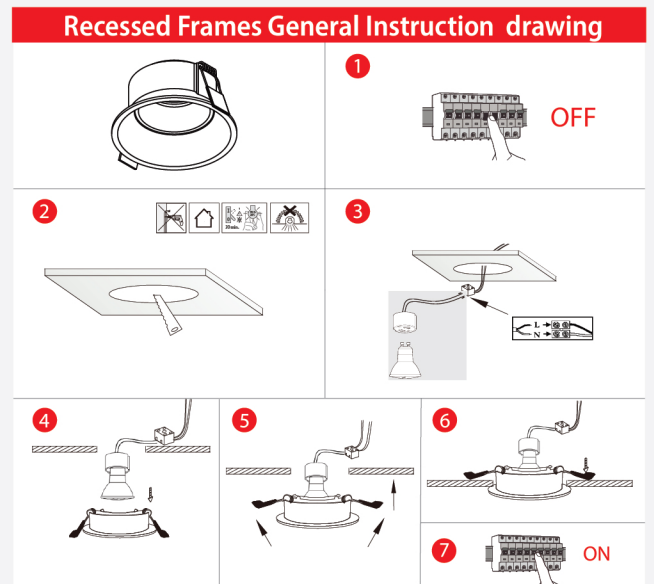

ITEM NO: 507022-B/W

**ANTI-GLARE FRAME
BLACK / WHITE FULL ALUMINUM
FRONT SIDE LAMP CHANGEABLE**

CAPTION	THE VALUE
MATERIAL	DIA-CASTING ALUMINUM
COLOR	BLACK/WHITE
THICKNESS	2 MM
CUT HOLE	70 MM
SIZE	90*45 MM