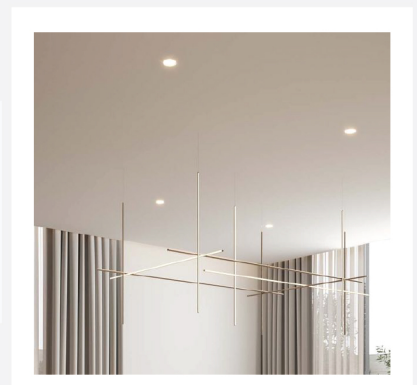

accessories

Suggested Installation Areas