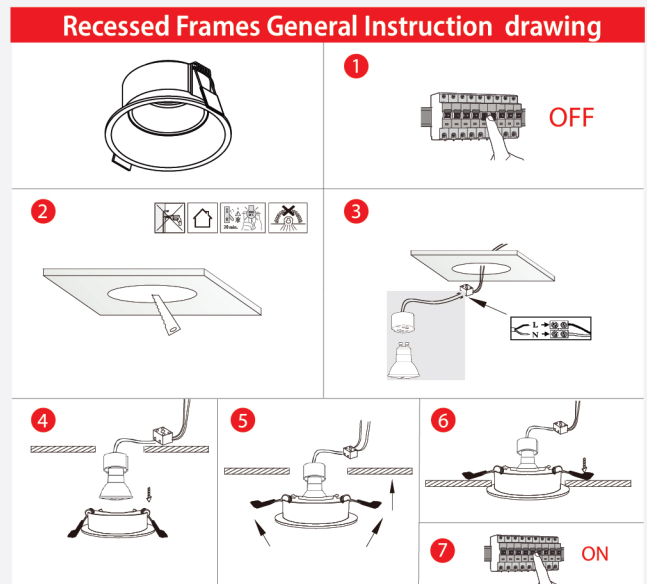

ITEM NO: 507003

**ANTI-GLARE FRAME
OFF WHITE FULL ALUMINUM
(LAMP CHANGEABLE FROM DOWN)**

CAPTION	THE VALUE
MATERIAL	DIA-CASTING ALUMINUM
COLOR	OFF WHITE
THICKNESS	2 MM
CUT HOLE	70 MM
SIZE	85*40 MM

Areas of application: