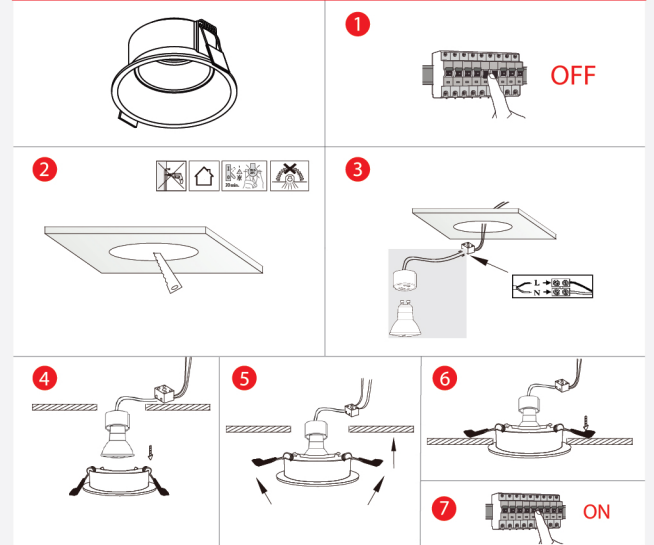

ITEM NO: 507023-W/BB

ANTI-GLARE FRAME

WHITE/BLACK BERRY FULL ALUMINUM

FRONT SIDE LAMP CHANGEABLE

CAPTION	THE VALUE
MATERIAL	DIA-CASTING ALUMINUM
COLOR	WHITE/BLACK BERRY
THICKNESS	2 MM
CUT HOLE	70 MM
SIZE	90*45 MM

Recessed Frames General Instruction drawing

Areas of application:

- > General indoor illumination
- > Decorative illumination
- > Private living areas

Super protection:

- > It is made of very safe materials, so it is environmentally friendly
- Provides flexibility in installation and ease of installation.