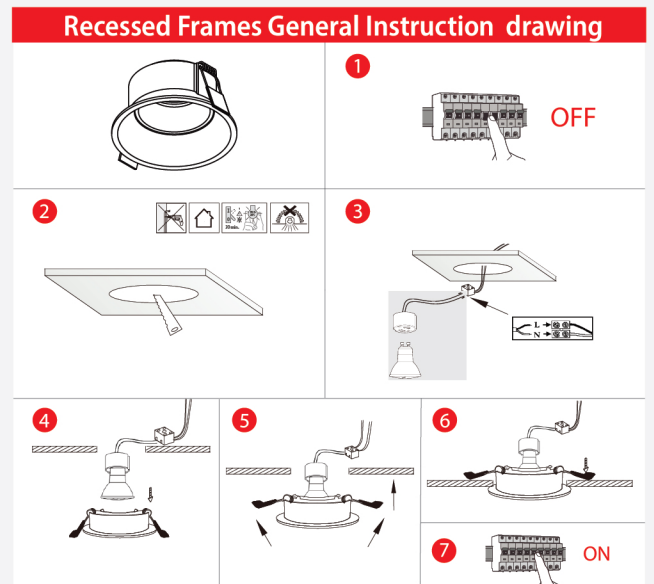

# ITEM NO: 507022-B/WM

ANTI-GLARE FRAME

BLACK/WHITE MATT FULL ALUMINUM

FRONT SIDE LAMP CHANGEABLE

CAPTION	THE VALUE
MATERIAL	DIA-CASTING ALUMINUM
COLOR	BLACK/WHITE MATT
THICKNESS	2 MM
CUT HOLE	70 MM
SIZE	90*45 MM