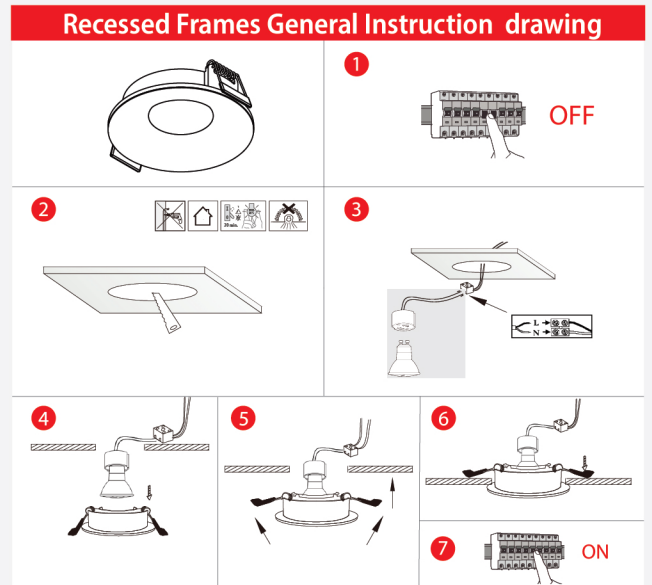

ITEM NO: 107110

ANTI-GLARE FRAME
WHITE / BLACK MATT
(SMALL TRIM)

CAPTION	THE VALUE
MATERIAL	PC (POLYCARBONATE)
COLOR	WHITE/BLACK MATT
THICKNESS	2 MM
CUT HOLE	70 MM
SIZE	84*33 MM

Areas of application:

- > General indoor illumination
- > Decorative illumination
- > Private living areas

Super protection:

- > It is made of very safe materials, so it is environmentally friendly
- Provides flexibility in installation and ease of installation.

accessories

HONEY COMB

Suggested Installation Areas