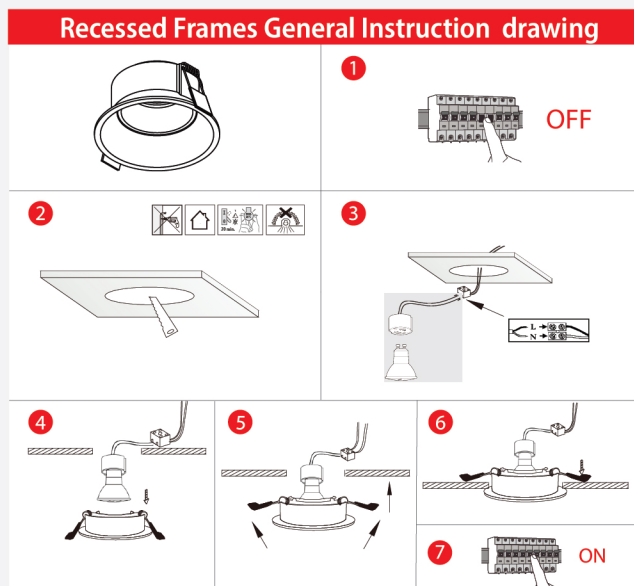

ITEM NO: 107186

ANTI-GLARE FRAME
WHITE / BLACK

CAPTION	THE VALUE
MATERIAL	PC (POLYCARBONATE)
COLOR	WHITE/BLACK
THICKNESS	2 MM
CUT HOLE	70 MM
SIZE	90*33 MM

Areas of application:

- > General indoor illumination
- > Decorative illumination
- > Private living areas