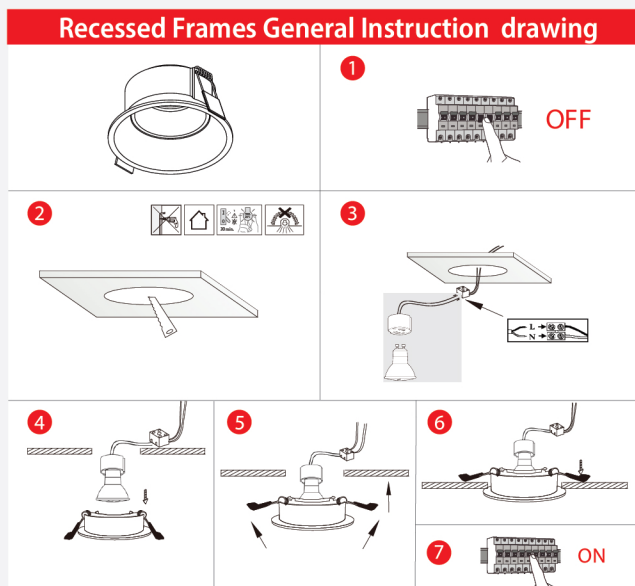

ITEM NO: 507004

ANTI-GLARE FRAME WHITE FULL ALUMINUM

CAPTION	THE VALUE
MATERIAL	DIA-CASTING ALUMINUM
COLOR	WHITE
THICKNESS	2 MM
CUT HOLE	60 MM
SIZE	70*35 MM

Areas of application:

- > General indoor illumination
- > Decorative illumination
- > Private living areas

Super protection:

- > It is made of very safe materials, so it is environmentally friendly
- Provides flexibility in installation and ease of installation.

accessories

HONEY COMB

Suggested Installation Areas