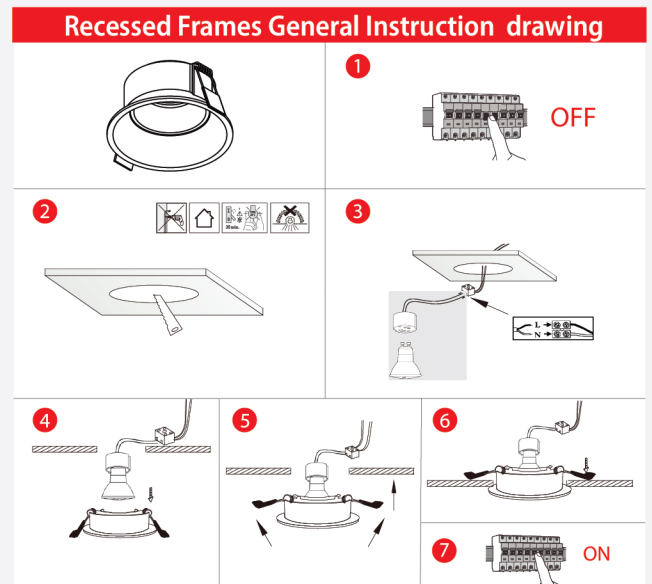

ITEM NO: 507015

**ANTI-GLARE FRAME
WHITE FULL ALUMINUM
(LAMP CHANGEABLE FROM DOWN)**

CAPTION	THE VALUE
MATERIAL	DIA-CASTING ALUMINUM
COLOR	WHITE
THICKNESS	2 MM
CUT HOLE	70 MM
SIZE	85*40 MM

Areas of application: