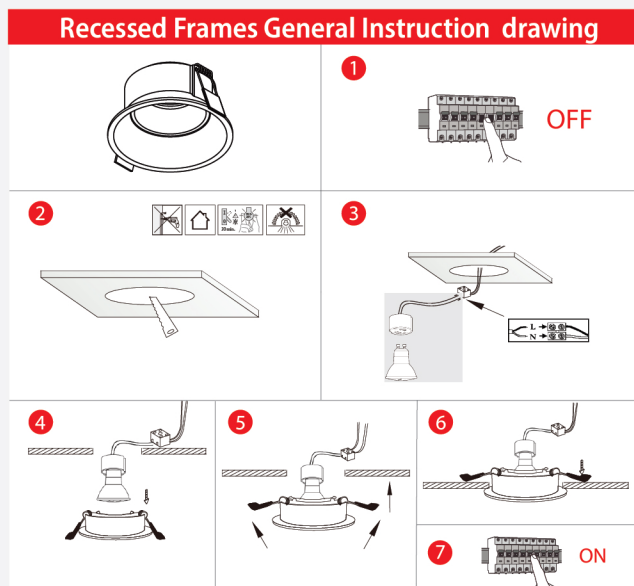

ITEM NO: 507023

ANTI-GLARE FRAME

WHITE / WHITE FULL ALUMINUM

FRONT SIDE LAMP CHANGEABLE

CAPTION	THE VALUE
MATERIAL	DIA-CASTING ALUMINUM
COLOR	WHITE/WHITE
THICKNESS	2 MM
CUT HOLE	70 MM
SIZE	90*45 MM

Areas of application: