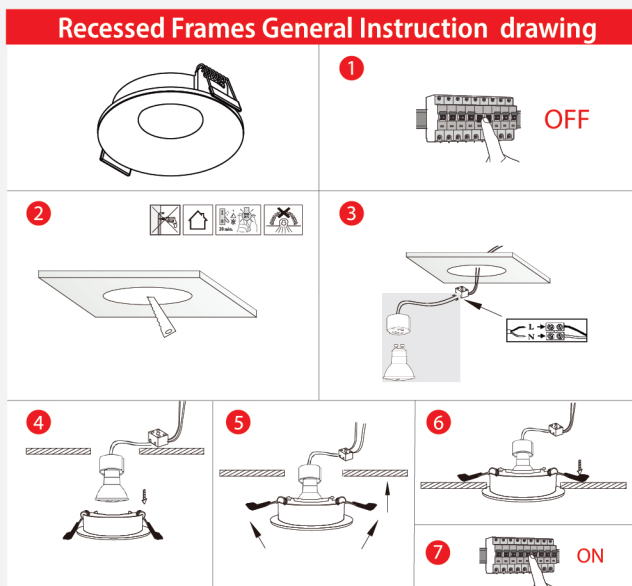

ITEM NO: 107108

**ANTI-GLARE FRAME
WHITE / WHITE MATT
(SMALL TRIM)**

CAPTION	THE VALUE
MATERIAL	PC (POLYCARBONATE)
COLOR	WHITE/WHITE MATT
THICKNESS	2 MM
CUT HOLE	70 MM
SIZE	84*33 MM

Areas of application: