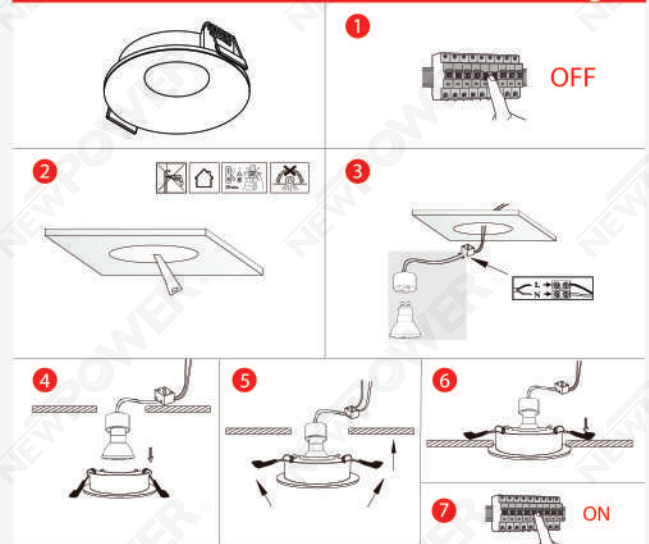

ITEM NO: 107108

**ANTI-GLARE FRAME
WHITE / WHITE MATT
(SMALL TRIM)**

CAPTION	THE VALUE
MATERIAL	PC (POLYCARBONATE)
COLOR	WHITE/WHITE MATT
THICKNESS	2 MM
CUT HOLE	70 MM
SIZE	84*33 MM

Recessed Frames General Instruction drawing

Areas of application:

- > General indoor illumination
- > Decorative illumination
- > Private living areas

Super protection:

- > It is made of very safe materials, so it is environmentally friendly
- Provides flexibility in installation and ease of installation.

accessories

Suggested Installation Areas

Apartment

Supermarket

Retail Store

Office

Hotel

School