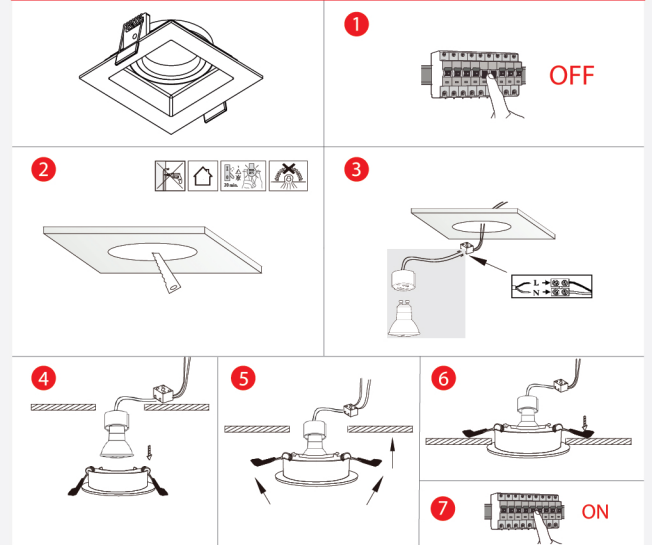

Recessed Frames General Instruction drawing

Areas of application:

- > General indoor illumination
- > Decorative illumination
- > Private living areas

Super protection:

- > It is made of very safe materials, so it is environmentally friendly
- Provides flexibility in installation and ease of installation.