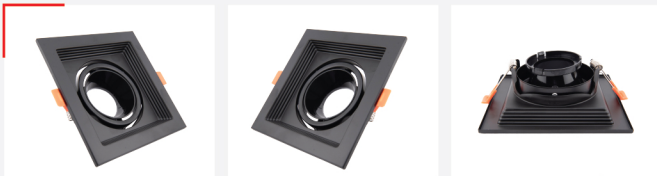

## ANTI-GLARE SQUARE FRAME BLACK / BLACK (SINGLE)

CAPTION	THE VALUE
MATERIAL	METAL
COLOR	BLACK/BLACK
THICKNESS	1.5 MM
CUT HOLE	105*105 MM
SIZE	130*130*45 MM