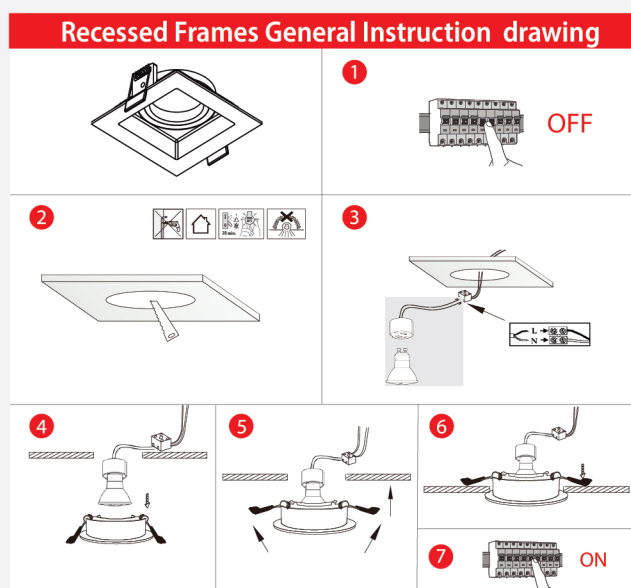

# ITEM NO: 507017

**ANTI-GLARE SQUARE FRAME  
FULL ALUMINUM BLACK  
(LAMP CHANGEABLE FROM DOWN)**

CAPTION	THE VALUE
MATERIAL	DIA-CASTING ALUMINUM
COLOR	BLACK
THICKNESS	2 MM
CUT HOLE	80*80 MM
SIZE	90*90*47 MM