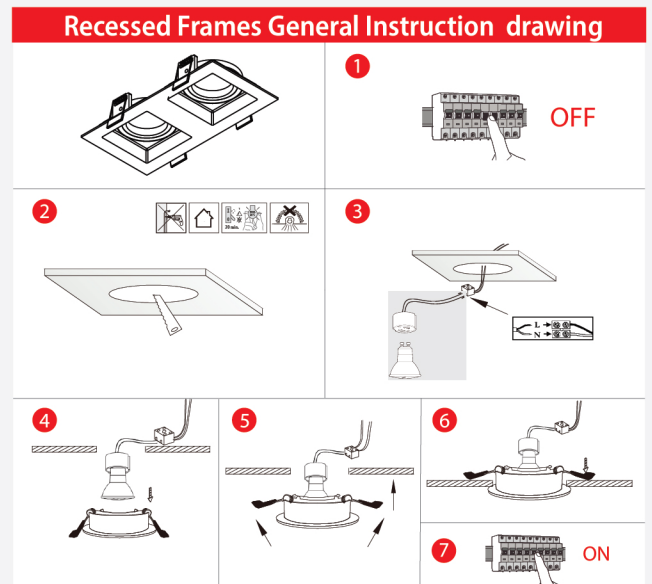

ITEM NO: 507012

**ANTI-GLARE SQUARE FRAME
FULL ALUMINUM WHITE
(LAMP CHANGEABLE FROM DOWN)**

CAPTION	THE VALUE
MATERIAL	DIA-CASTING ALUMINUM
COLOR	WHITE
THICKNESS	2 MM
CUT HOLE	163*80 MM
SIZE	173*90*47 MM