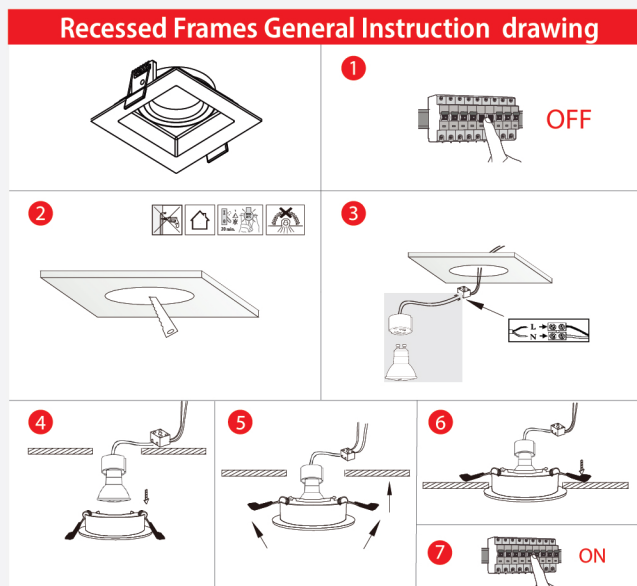

ITEM NO: 507011

**ANTI-GLARE SQUARE FRAME
FULL ALUMINUM WHITE
(LAMP CHANGEABLE FROM DOWN)**

CAPTION	THE VALUE
MATERIAL	DIA-CASTING ALUMINUM
COLOR	WHITE
THICKNESS	2 MM
CUT HOLE	80*80 MM
SIZE	90*90*47 MM

Areas of application: