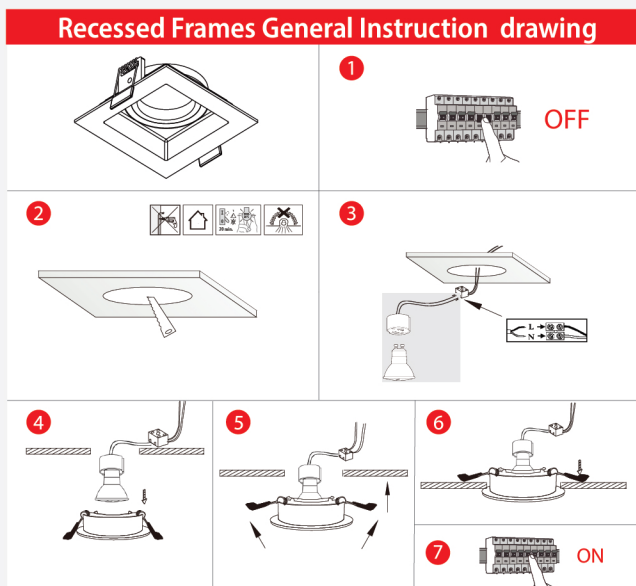

ITEM NO: 107240

ANTI-GLARE SQUARE FRAME
WHITE / BLACK (SINGLE)

CAPTION	THE VALUE
MATERIAL	METAL
COLOR	WHITE/BLACK
THICKNESS	1.5 MM
CUT HOLE	105*105 MM
SIZE	130*130*45 MM

Areas of application:

- > General indoor illumination
- > Decorative illumination
- > Private living areas