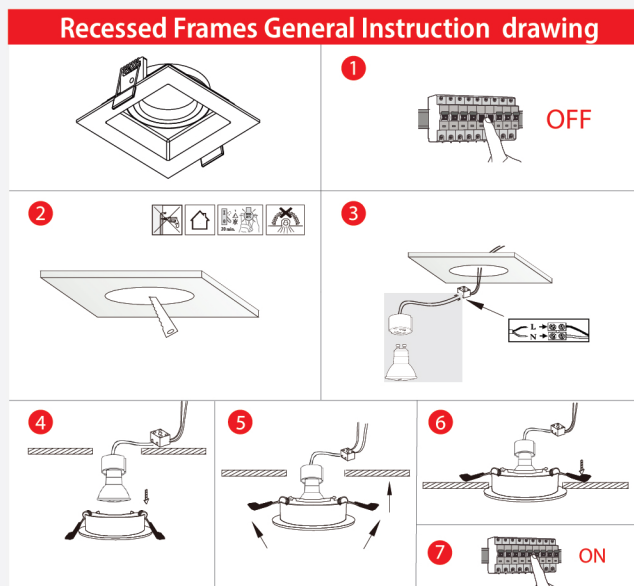

# ITEM NO: 107243

ANTI-GLARE SQUARE FRAME  
WHITE / WHITE (SINGLE)

CAPTION	THE VALUE
MATERIAL	METAL
COLOR	WHITE/WHITE
THICKNESS	1.5 MM
CUT HOLE	105*105 MM
SIZE	130*130*45 MM