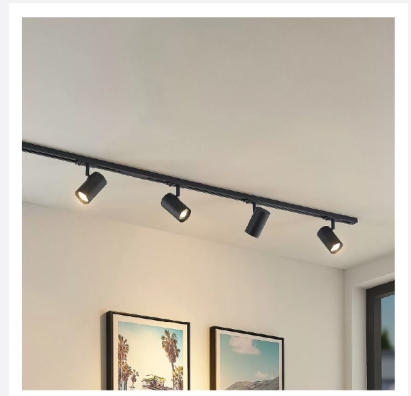

accessories

Suggested Installation Areas

Apartment

Supermarket

Retail Store

Office

Hotel

School

Hospital