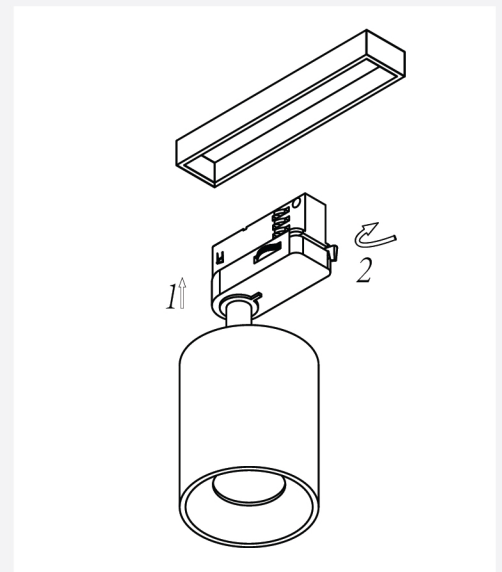

## EMPTY TRACK LIGHT (GU-10 HOLDER) 360° ADJUSTABLE

CAPTION	THE VALUE
MATERIAL	DIA-CASTING ALUMINUM
COLOR	BLACK
THICKNESS	2 MM
SIZE	120*60 MM