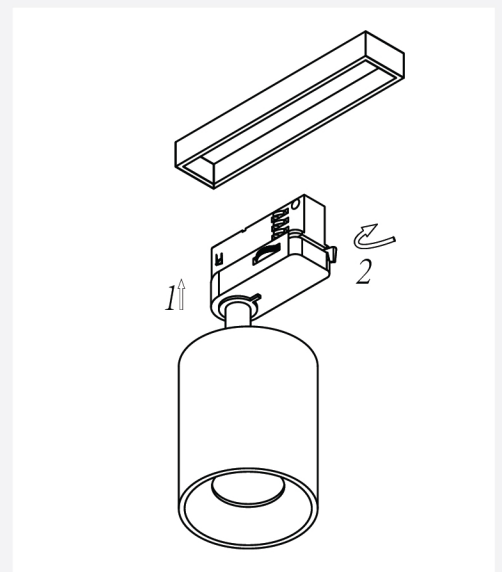

ITEM NO: 507018

EMPTY TRACK LIGHT (GU-10 HOLDER) 360° ADJUSTABLE

CAPTION	THE VALUE
MATERIAL	DIA-CASTING ALUMINUM
COLOR	WHITE
THICKNESS	2 MM
SIZE	120*60 MM

Areas of application:

- > General indoor illumination
- > Decorative illumination
- > Private living areas

Super protection:

- > It is made of very safe materials, so it is environmentally friendly
- Provides flexibility in installation and ease of installation.

accessories

HONEY COMB

Suggested Installation Areas