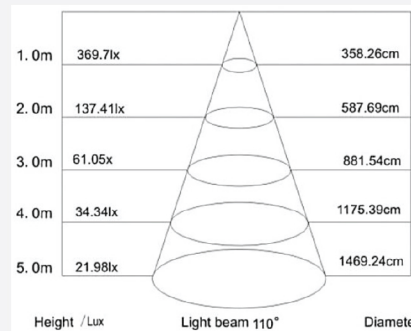

### 200 W

CAPTION	THE VALUE
Rated wattage	200 W
Rated current	38 mA
Rated Voltage	220-240V
Power Factor	50/60 Hz
Displacement Factor	0.9
Rated lumens	20400 Lm
Efficiency	102 Lm/w
Lumen Maintenance	6000h
Beam Angle	110°
Color temperature	3000 K
Consistency sdcn	<6
CRI	>80
Rated Lifetime	30000 h
Switch cycle	15000
Ta	-20~45°C
Length	375 mm
Width	45 mm
Height	260 mm
weight	1.8 kg
Dimming	No
Main color of the luminaire	GREY

#### Photometric curve