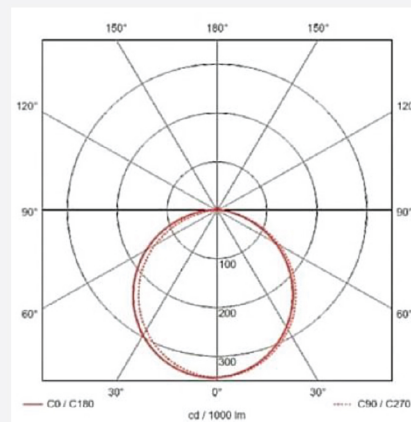

### 200 W

CAPTION	THE VALUE
Rated wattage	200 W
Rated current	38 mA
Rated Voltage	220-240V
Power Factor	50/60 Hz
Displacement Factor	0.9
Rated lumens	20400 Lm
Efficiency	102 Lm/w
Lumen Maintenance	6000h
Beam Angle	110°
Color temperature	3000 K
Consistency sdcn	<6
CRI	>80
Rated Lifetime	30000 h
Switch cycle	15000
Ta	-20~45°C
Length	375 mm
Width	45 mm
Height	260 mm
weight	1.8 kg
Dimming	No
Main color of the luminaire	GREY

#### Photometric curve