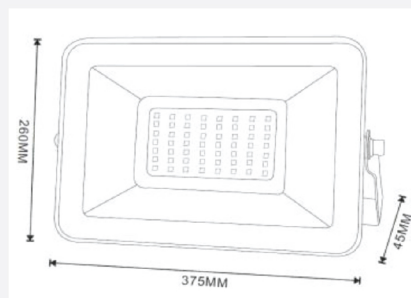

CAPTION	THE VALUE
Rated wattage	200 W
Rated current	38 mA
Rated Voltage	220-240V
Power Factor	50/60 Hz
Displacement Factor	0.9
Rated lumens	20400 Lm
Efficiency	102 Lm/w
Lumen Maintenance	6000h
Beam Angle	110°
Color temperature	3000 K
Consistency sdcn	<6
CRI	>80
Rated Lifetime	30000 h
Switch cycle	15000
Ta	-20~45°C
Length	375 mm
Width	45 mm
Height	260 mm
weight	1.8 kg
Dimming	No
Main color of the luminaire	GREY