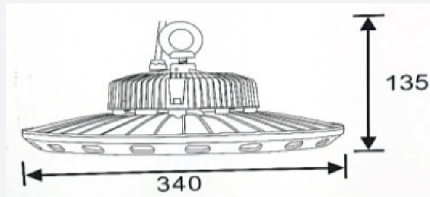

Super protection:

> It is made of very safe materials, so it is environmentally friendly Provides flexibility in installation and ease of installation.