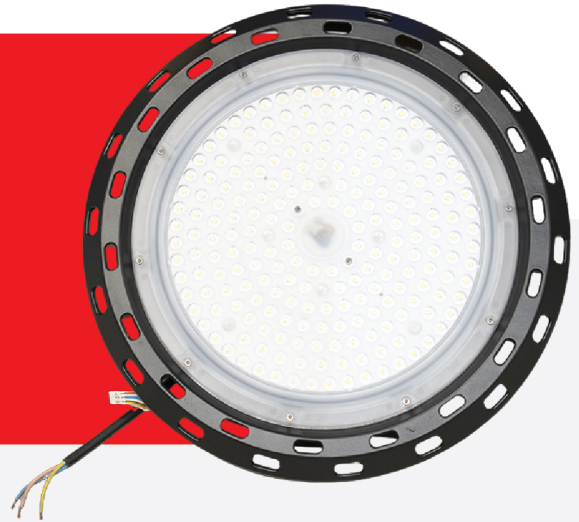

# LED HIGH BAY LIGHT

Data Sheet

**NEWPOWER**®

## ITEM NO: 106088

### LED HIGH BAY LIGHT

### 150 W

CAPTION	THE VALUE
Rated wattage	150 W
Rated current	83 A
Rated Voltage	220-240V
Power Factor	50/60 Hz
Displacement Factor	0.9
Rated lumens	21000 Lm
Efficiency	140 Lm/w
Lumen Maintenance	6000 h
Beam Angle	90°
Color temperature	6500 K
Consistency sdcn	<6
CRI	>80
Rated Lifetime	50000 h
Switch cycle	25000
Ta	-20~45°C
Width	135 mm
Height	340 mm
weight	3.3 kg
Dimming	No
Main color of the luminaire	Black