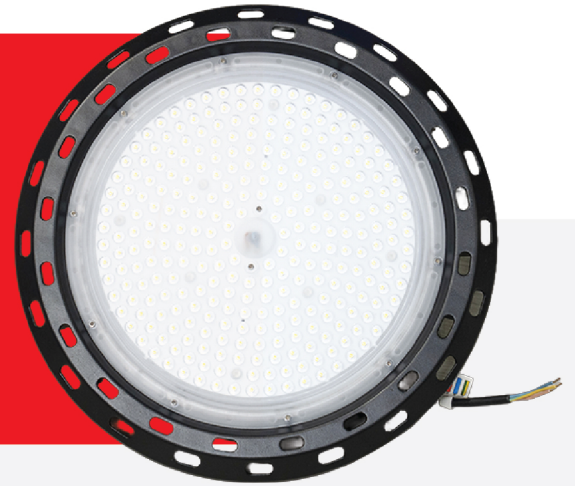

# LED HIGH BAY LIGHT

Data Sheet

**NEWPOWER**®

## ITEM NO: 106087

## LED HIGH BAY LIGHT

## 200 W

CAPTION	THE VALUE
Rated wattage	200 W
Rated current	50-77 A
Rated Voltage	220-240V
Power Factor	50/60 Hz
Displacement Factor	0.9
Rated lumens	28000 Lm
Efficiency	140 Lm/w
Lumen Maintenance	6000 h
Beam Angle	90°
Color temperature	6500 K
Consistency sdcn	<6
CRI	>80
Rated Lifetime	50000 h
Switch cycle	25000
Ta	-20~45°C
Width	180 mm
Height	386 mm
weight	5.1 kg
Dimming	No
Main color of the luminaire	Black