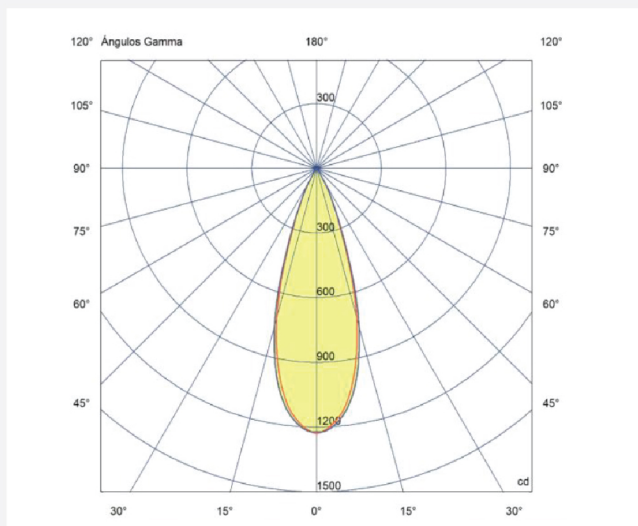

LED LAMP GU10

Data Sheet

NEWPOWER®

ITEM NO: 104049

LED LAMP GU10 - 5 W

Areas of application:

- > General indoor illumination
- > General outdoor illumination
- > Decorative illumination
- > Private living areas

Super protection:

- > It is made of very safe materials, so it is environmentally friendly
- Provides flexibility in installation and ease of installation.

CAPTION	THE VALUE
Rated wattage	5 W
Rated current	50-93 mA
Rated Voltage	100-240V
Power Factor	60/50 Hz
Displacement Factor	0.5
Rated lumens	400 Lm
Efficiency	80 Lm/w
Lumen Maintenance	6000h
Beam Angle	36°
Color temperature	3000 k
Consistency sdcn	<6
CRI	>80
Rated Lifetime	15000 h
Switch cycle	15000
Ta	-20~45 °c
Width	50 mm
Height	56 mm
Weight	100 g
Dimming	No

Photometric curve

CRI >80 RoSH PF >0.9 IP 20 Ta -20~45°C