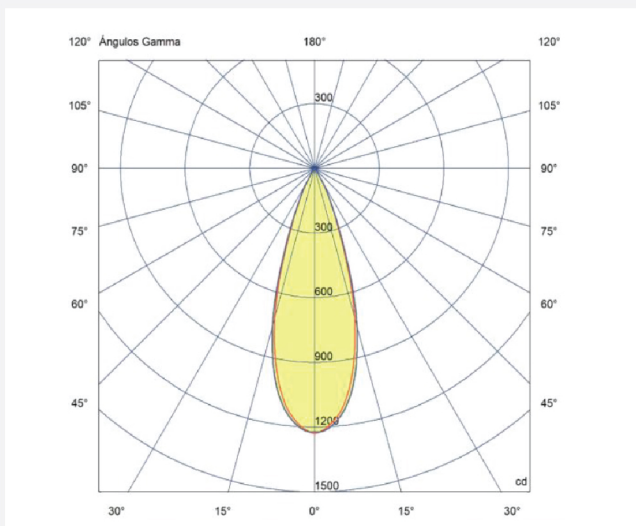

LED LAMP GU10

Data Sheet

NEWPOWER[®]

ITEM NO: 104080

LED LAMP GU10 - 7 W

Areas of application:

- > General indoor illumination
- > General outdoor illumination
- > Decorative illumination
- > Private living areas

Super protection:

- > It is made of very safe materials, so it is environmentally friendly
- Provides flexibility in installation and ease of installation.

Photometric curve

CAPTION	THE VALUE
Rated wattage	7 W
Rated current	50-93 mA
Rated Voltage	100-240V
Power Factor	60/50 Hz
Displacement Factor	0.5
Rated lumens	520 Lm
Efficiency	74.92 Lm/w
Lumen Maintenance	6000h
Beam Angle	36°
Color temperature	6500 k
Consistency sdc	<6
CRI	> 80
Rated Lifetime	15000 h
Switch cycle	15000
Ta	-20 ~ 45 °c
Width	50 mm
Height	56 mm
Weight	100 g
Dimming	No