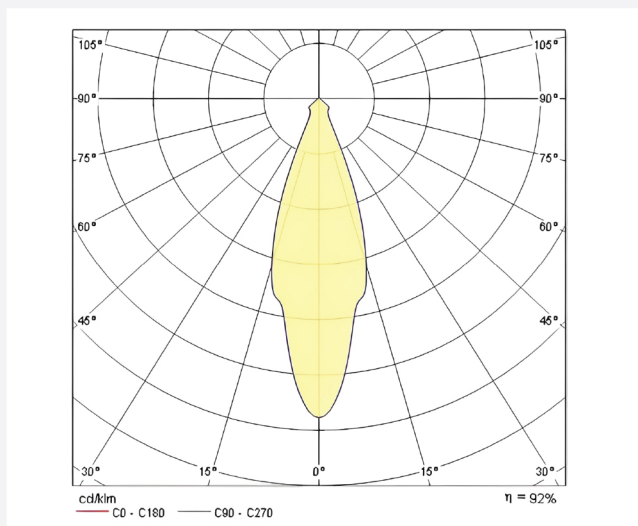

LED LAMP GU10

Data Sheet

NEWPOWER[®]

ITEM NO: 500010
LED LAMP GU10 - 7 W
BEAM ANGLE 15° CRI 90

Areas of application:

- > General indoor illumination
- > General outdoor illumination
- > Decorative illumination
- > Private living areas

Super protection:

- > It is made of very safe materials, so it is environmentally friendly
- Provides flexibility in installation and ease of installation.

Photometric curve

CAPTION	THE VALUE
Rated wattage	7 W
Rated current	50-93 mA
Rated Voltage	100-240V
Power Factor	60/50 Hz
Displacement Factor	0.5
Rated lumens	600 Lm
Efficiency	85.71 Lm/w
Lumen Maintenance	6000h
Beam Angle	15°
Color temperature	3000 k
Consistency sdcn	<6
CRI	>90
Rated Lifetime	15000 h
Switch cycle	15000
Ta	-20~45 °c
Width	50 mm
Height	56 mm
Weight	100 g
Dimming	No