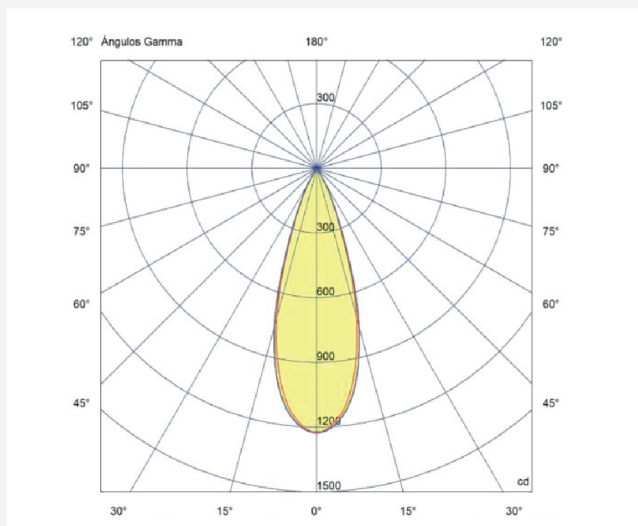

LED LAMP GU10

Data Sheet

NEWPOWER[®]

ITEM NO: 500012

LED LAMP GU10 - 7 W

DIMMABLE

Areas of application:

- > General indoor illumination
- > General outdoor illumination
- > Decorative illumination
- > Private living areas

Super protection:

- > It is made of very safe materials, so it is environmentally friendly
- Provides flexibility in installation and ease of installation.

CAPTION	THE VALUE
Rated wattage	7 W
Rated current	50-93 mA
Rated Voltage	100-240V
Power Factor	60/50 Hz
Displacement Factor	0.5
Rated lumens	450 Lm
Efficiency	64.28 Lm/w
Lumen Maintenance	6000h
Beam Angle	36°
Color temperature	4000 k
Consistency sdcn	<6
CRI	> 80
Rated Lifetime	15000 h
Switch cycle	15000
Ta	-20 ~ 45 °c
Width	50 mm
Height	56 mm
Weight	100 g
Dimming	Yes

Photometric curve

CRI >80 RoSH PF >0.9 IP 20 Ta -20~45°C