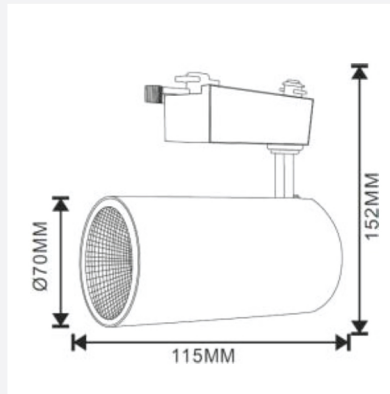

LED TRACK LIGHT

Data Sheet

NEWPOWER®

ITEM NO: 102062

LED TRACK LIGHT 20W

COB WHITE BODY

CAPTION	THE VALUE
Rated wattage	20 W
Rated current	0.30 mA
Rated Voltage	100-240V
Power Factor	50/60 Hz
Displacement Factor	0.9
Rated lumens	1720 Lm
Efficiency	86 Lm/w
Lumen Maintenance	6000h
Beam Angle	24°
Color temperature	3000 K
Consistency sdcM	<3
CRI	>80
Rated Lifetime	30000 h
Switch cycle	15000
Ta	40°C
Cutout	00 mm
Width	115 mm
Height	152 mm
weight	00 g
Dimming	No
Main color of the luminaire	white