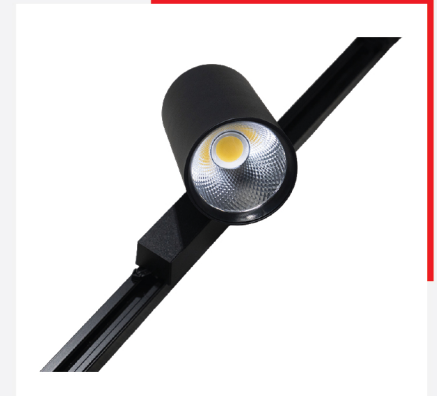

LED TRACK LIGHT

Data Sheet

NEWPOWER[®]

ITEM NO: 102077

LED TRACK LIGHT 30W

COB BLACK BODY

CAPTION	THE VALUE
Rated wattage	30 W
Rated current	0.30 mA
Rated Voltage	220-240V
Power Factor	50/60 Hz
Displacement Factor	0.9
Rated lumens	2850 Lm
Efficiency	95 Lm/w
Lumen Maintenance	6000h
Beam Angle	24°
Color temperature	3000 K
Consistency sdcM	<3
CRI	>80
Rated Lifetime	30000 h
Switch cycle	15000
Ta	40°C
Cutout	00 mm
Width	140 mm
Height	155 mm
weight	00 g
Dimming	No
Main color of the luminaire	Black

Photometric curve

Areas of application:

- > General indoor illumination
- > Decorative illumination
- > Private living areas

Super protection:

- > It is made of very safe materials, so it is environmentally friendly
- Provides flexibility in installation and ease of installation.