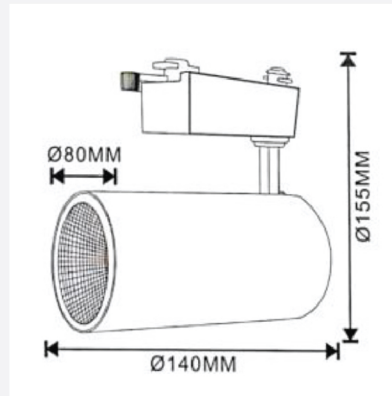

LED TRACK LIGHT

Data Sheet

NEWPOWER[®]

ITEM NO: 102077

LED TRACK LIGHT 30W

COB BLACK BODY

CAPTION	THE VALUE
Rated wattage	30 W
Rated current	0.30 mA
Rated Voltage	220-240V
Power Factor	50/60 Hz
Displacement Factor	0.9
Rated lumens	2850 Lm
Efficiency	95 Lm/w
Lumen Maintenance	6000h
Beam Angle	24°
Color temperature	3000 K
Consistency sdcM	<3
CRI	>80
Rated Lifetime	30000 h
Switch cycle	15000
Ta	40°C
Cutout	00 mm
Width	140 mm
Height	155 mm
weight	00 g
Dimming	No
Main color of the luminaire	Black

Photometric curve

Areas of application:

- > General indoor illumination
- > Decorative illumination
- > Private living areas

Super protection:

- > It is made of very safe materials, so it is environmentally friendly
- Provides flexibility in installation and ease of installation.