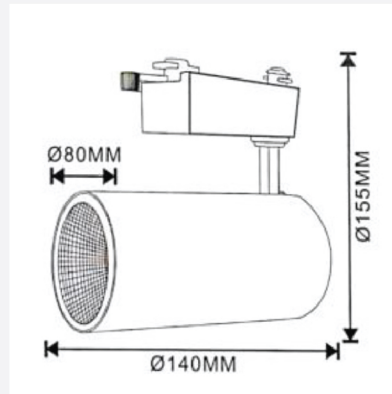

## COB BLACK BODY

CAPTION	THE VALUE
Rated wattage	30 W
Rated current	0.30 mA
Rated Voltage	220-240V
Power Factor	50/60 Hz
Displacement Factor	0.9
Rated lumens	2850 Lm
Efficiency	95 Lm/w
Lumen Maintenance	6000h
Beam Angle	24°
Color temperature	4000 K
Consistency sdcn	<3
CRI	>80
Rated Lifetime	30000 h
Switch cycle	15000
Ta	40°c
Cutout	00 mm
Width	140 mm
Height	155 mm
weight	00 g
Dimming	No
Main color of the luminaire	Black