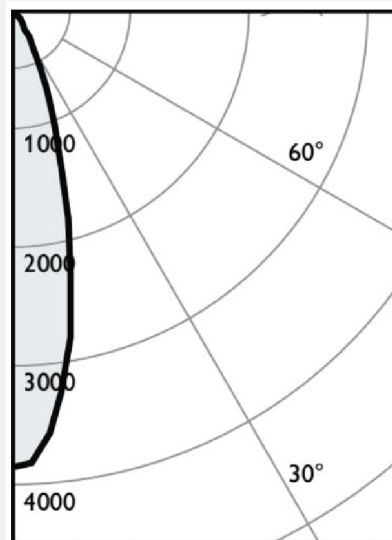

### COB BLACK BODY

CAPTION	THE VALUE
Rated wattage	40 W
Rated current	0.30 mA
Rated Voltage	220-240V
Power Factor	50/60 Hz
Displacement Factor	0.9
Rated lumens	2480 Lm
Efficiency	87 Lm/w
Lumen Maintenance	6000h
Beam Angle	24°
Color temperature	3000 K
Consistency sdcn	<3
CRI	>80
Rated Lifetime	30000 h
Switch cycle	15000
Ta	40°c
Cutout	00 mm
Width	160 mm
Height	180 mm
weight	00 g
Dimming	No
Main color of the luminaire	Black

#### Photometric curve