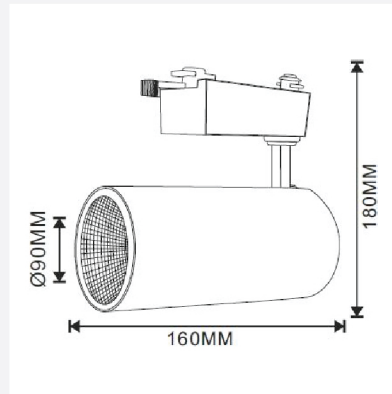

# LED TRACK LIGHT

Data Sheet

**NEWPOWER**<sup>®</sup>

### COB BLACK BODY

CAPTION	THE VALUE
Rated wattage	40 W
Rated current	0.30 mA
Rated Voltage	220-240V
Power Factor	50/60 Hz
Displacement Factor	0.9
Rated lumens	2480 Lm
Efficiency	87 Lm/w
Lumen Maintenance	6000h
Beam Angle	24°
Color temperature	3000 K
Consistency sdcn	<3
CRI	>80
Rated Lifetime	30000 h
Switch cycle	15000
Ta	40°c
Cutout	00 mm
Width	160 mm
Height	180 mm
weight	00 g
Dimming	No
Main color of the luminaire	Black