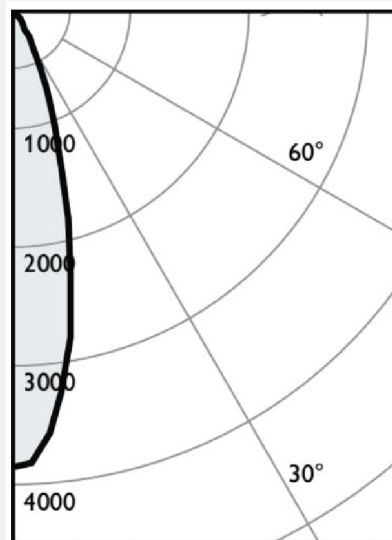

Photometric curve

Areas of application:

- > General indoor illumination
- > Decorative illumination
- > Private living areas

Super protection:

- > It is made of very safe materials, so it is environmentally friendly
- Provides flexibility in installation and ease of installation.