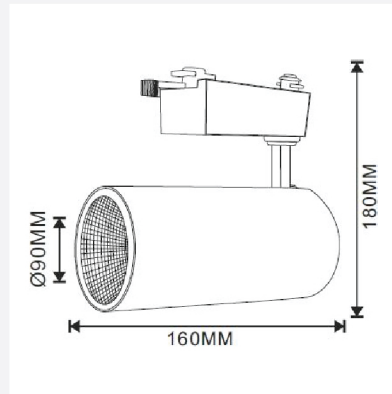

LED TRACK LIGHT

Data Sheet

NEWPOWER[®]

ITEM NO: 102081

LED TRACK LIGHT 40W

COB BLACK BODY

CAPTION	THE VALUE
Rated wattage	40 W
Rated current	0.30 mA
Rated Voltage	220-240V
Power Factor	50/60 Hz
Displacement Factor	0.9
Rated lumens	2480 Lm
Efficiency	87 Lm/w
Lumen Maintenance	6000h
Beam Angle	24°
Color temperature	4000 K
Consistency sdcM	<3
CRI	>80
Rated Lifetime	30000 h
Switch cycle	15000
Ta	40°C
Cutout	00 mm
Width	160 mm
Height	180 mm
weight	00 g
Dimming	No
Main color of the luminaire	Black

Photometric curve

Areas of application:

- > General indoor illumination
- > Decorative illumination
- > Private living areas

Super protection:

- > It is made of very safe materials, so it is environmentally friendly
- Provides flexibility in installation and ease of installation.