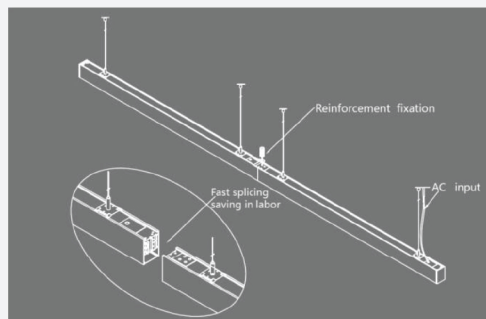

ITEM NO: 107322

LINEAR LIGHT SMD BLACK 40 W 120CM LIFUD DRIVER WITH CCT SWITCH CONNECTABLE

CAPTION	THE VALUE
Rated wattage	40 W
Rated current	0.167 mA
Rated Voltage	220-240V
Power Factor	50/60 Hz
Displacement Factor	0.9
Rated lumens	4400 Lm
Efficiency	110 Lm/w
Lumen Maintenance	6000h
Beam Angle	120°
Color temperature	6500K,4000K,3000K
Consistency sdcn	<6
CRI	>90
Rated Lifetime	50000 h
Switch cycle	25000
Ta	-10~40°C
Length	1200 mm
Width	75 mm
Height	50 mm
weight	700 g
Dimming	No
Main color of the luminaire	Black

Areas of application:

- > General indoor illumination
- > Decorative illumination
- > Private living areas

Multi-colored lighting

1. Energy Savings
2. Eco-Friendly
3. High Brightness
4. Flexible Features
5. Lights Up Instantly
6. Less Heat Dissipation
7. Shock-Resistant
8. LED Ship

Accessories