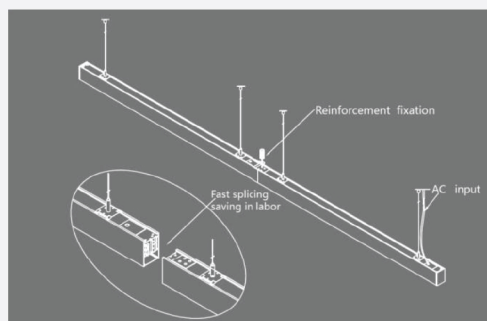

Accessories

L SHAPE 9W-15CM WITH CCT SWITCH