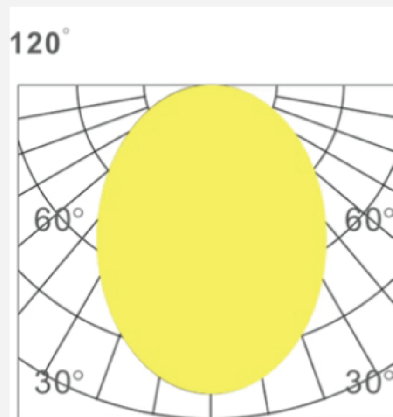

## MAGNETIC LINEAR LIGHT FROSTED 20W

CAPTION	THE VALUE
Rated wattage	20 W
Rated current	0.30 mA
Rated Voltage	220-240V
Power Factor	50/60 Hz
Displacement Factor	0.9
Rated lumens	1700 Lm
Efficiency	87 Lm/w
Lumen Maintenance	6000h
Beam Angle	120°
Color temperature	4000 K
Consistency sdcn	<3
CRI	>80
Rated Lifetime	30000 h
Switch cycle	15000
Ta	40°C
Width	22 mm
Length	600 mm
weight	00 g
Dimming	No
Main color of the luminaire	Black

### Photometric curve