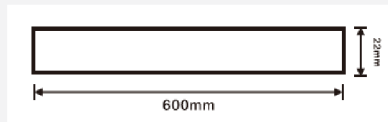

## MAGNETIC LINEAR LIGHT FROSTED 20W

CAPTION	THE VALUE
Rated wattage	20 W
Rated current	0.30 mA
Rated Voltage	220-240V
Power Factor	50/60 Hz
Displacement Factor	0.9
Rated lumens	1700 Lm
Efficiency	87 Lm/w
Lumen Maintenance	6000h
Beam Angle	120°
Color temperature	4000 K
Consistency sdcn	<3
CRI	>80
Rated Lifetime	30000 h
Switch cycle	15000
Ta	40°C
Width	22 mm
Length	600 mm
weight	00 g
Dimming	No
Main color of the luminaire	Black