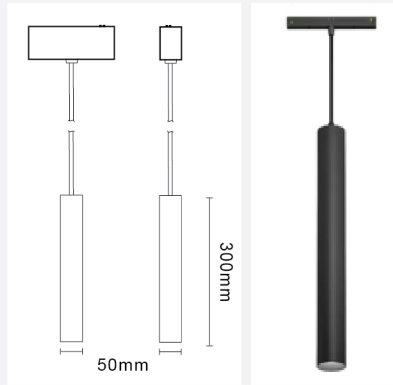

ITEM NO: 903015

MAGNETIC PENDANT LIGHT 10W

CAPTION	THE VALUE
Rated wattage	10 W
Rated current	0.30 mA
Rated Voltage	220-240V
Power Factor	50/60 Hz
Displacement Factor	0.9
Rated lumens	850 Lm
Efficiency	87 Lm/w
Lumen Maintenance	6000h
Beam Angle	36°
Color temperature	4000 K
Consistency sdcn	<3
CRI	>80
Rated Lifetime	30000 h
Switch cycle	15000
Ta	40°c
Width	50 mm
Length	300 mm
weight	00 g
Dimming	No
Main color of the luminaire	Black

Photometric curve

Areas of application:

- > General indoor illumination
- > Decorative illumination
- > Private living areas

Super protection:

- > It is made of very safe materials, so it is environmentally friendly
- Provides flexibility in installation and ease of installation.