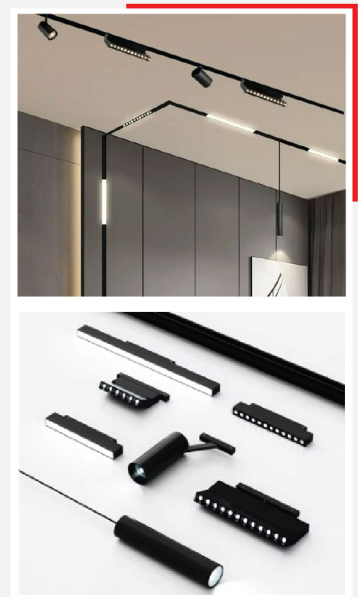

ITEM NO: 903015

MAGNETIC PENDANT LIGHT 10W

CAPTION	THE VALUE
Rated wattage	10 W
Rated current	0.30 mA
Rated Voltage	220-240V
Power Factor	50/60 Hz
Displacement Factor	0.9
Rated lumens	850 Lm
Efficiency	87 Lm/w
Lumen Maintenance	6000h
Beam Angle	36°
Color temperature	4000 K
Consistency sdcn	<3
CRI	>80
Rated Lifetime	30000 h
Switch cycle	15000
Ta	40°c
Width	50 mm
Length	300 mm
weight	00 g
Dimming	No
Main color of the luminaire	Black

Photometric curve

Areas of application:

- > General indoor illumination
- > Decorative illumination
- > Private living areas

Super protection:

- > It is made of very safe materials, so it is environmentally friendly
- Provides flexibility in installation and ease of installation.