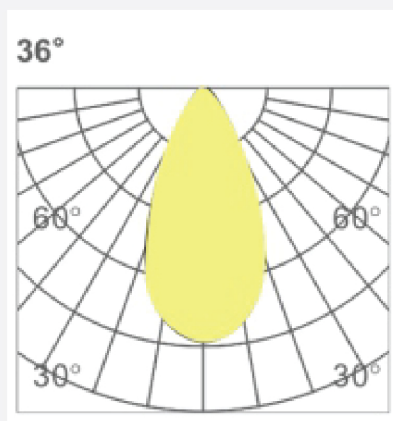

ITEM NO: 903015

MAGNETIC PENDANT LIGHT 10W

CAPTION	THE VALUE
Rated wattage	10 W
Rated current	0.30 mA
Rated Voltage	220-240V
Power Factor	50/60 Hz
Displacement Factor	0.9
Rated lumens	850 Lm
Efficiency	87 Lm/w
Lumen Maintenance	6000h
Beam Angle	36°
Color temperature	4000 K
Consistency sdcn	<3
CRI	>80
Rated Lifetime	30000 h
Switch cycle	15000
Ta	40°c
Width	50 mm
Length	300 mm
weight	00 g
Dimming	No
Main color of the luminaire	Black

Photometric curve

Areas of application:

- > General indoor illumination
- > Decorative illumination
- > Private living areas

Super protection:

- > It is made of very safe materials, so it is environmentally friendly
- Provides flexibility in installation and ease of installation.