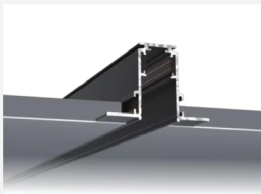

ITEM NO: 905010

MAGNATIC **RECESSED** SLIM TRIM TRACK RAIL-ALUMINUM + COPPER WITH SPECIAL SPRING

Each piece consists of 2 meters of High-Quality aluminum profile with very good thickness.

Areas of application:

- > General indoor illumination
- > Decorative illumination
- > Private living areas

CAPTION	THE VALUE
Material	Pure Aluminum
Internal connection	Pure copper
Color	Black
Thickness	2 mm
Length	2 MTR
Cutout Width	27 mm
Height	49 mm

Accessories

HORIZONTAL CORNER	VERTICAL CORNER	REVERSE VERTICAL CORNER	T SHAPE	X SHAPE
CONNECTOR I SHAPE	CONNECTOR L SHAPE	CONNECTOR T SHAPE	CONNECTOR X SHAPE	FRONT POWER CONNECTION

Suggested Installation Areas