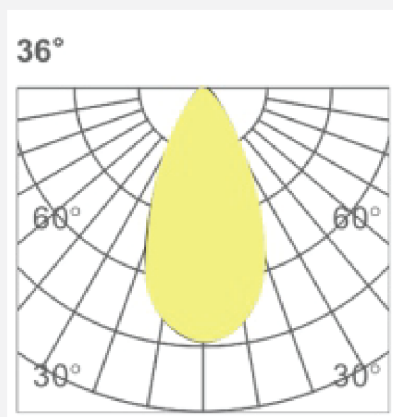

MAGNETIC TRACK LIGHT

Data Sheet

NEWPOWER®

ITEM NO: 903011

MAGNETIC SPOT LIGHT

ADJUSTABLE 15W

CAPTION	THE VALUE
Rated wattage	15 W
Rated current	0.30 mA
Rated Voltage	220-240V
Power Factor	50/60 Hz
Displacement Factor	0.9
Rated lumens	1275 Lm
Efficiency	87 Lm/w
Lumen Maintenance	6000h
Beam Angle	36°
Color temperature	4000 K
Consistency sdcn	<3
CRI	>80
Rated Lifetime	30000 h
Switch cycle	15000
Ta	40°C
Width	45 mm
Length	100 mm
weight	00 g
Dimming	No
Main color of the luminaire	Black

Photometric curve

Areas of application:

- > General indoor illumination
- > Decorative illumination
- > Private living areas

Super protection:

- > It is made of very safe materials, so it is environmentally friendly
- Provides flexibility in installation and ease of installation.