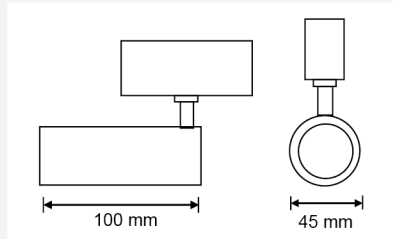

MAGNETIC TRACK LIGHT

Data Sheet

NEWPOWER®

ITEM NO: 903011

MAGNETIC SPOT LIGHT

ADJUSTABLE 15W

CAPTION	THE VALUE
Rated wattage	15 W
Rated current	0.30 mA
Rated Voltage	220-240V
Power Factor	50/60 Hz
Displacement Factor	0.9
Rated lumens	1275 Lm
Efficiency	87 Lm/w
Lumen Maintenance	6000h
Beam Angle	36°
Color temperature	4000 K
Consistency sdcn	<3
CRI	>80
Rated Lifetime	30000 h
Switch cycle	15000
Ta	40°C
Width	45 mm
Length	100 mm
weight	00 g
Dimming	No
Main color of the luminaire	Black

Photometric curve

Areas of application:

- > General indoor illumination
- > Decorative illumination
- > Private living areas

Super protection:

- > It is made of very safe materials, so it is environmentally friendly
- Provides flexibility in installation and ease of installation.