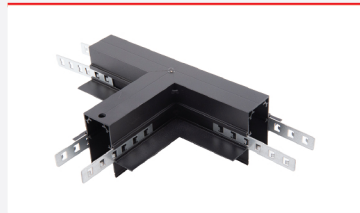

## MAGNATIC **TRIMLESS** TRACK RAIL ALUMINUM + COPPER

Each piece consists of 2 meters of High-Quality aluminum profile with very good thickness.

### Areas of application:

- > General indoor illumination
- > Decorative illumination
- > Private living areas

CAPTION	THE VALUE
Material	Pure Aluminum
Internal connection	Pure copper
Color	Black
Thickness	2 mm
Length	2 MTR
Cutout Width	31 mm
Height	47 mm

### Accessories

END CAP

CORNER DC

T SHAPE

X SHAPE

CONNECTOR I SHAPE

CONNECTOR L SHAPE

CONNECTOR T SHAPE