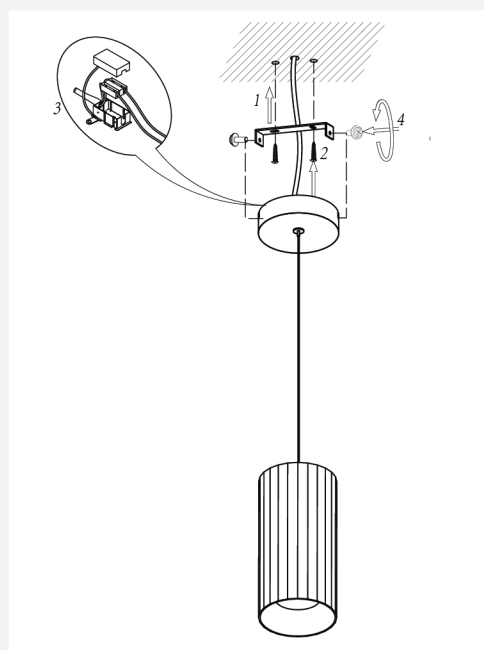

ITEM NO: 507013

PENDANT CYLINDER (GU-10 HOLDER) SNAKE SHAPE

CAPTION	THE VALUE
MATERIAL	ALUMINUM
COLOR	BLACK
THICKNESS	3 MM
CABLE LENGTH	2 MTR
SIZE	300 MM

Areas of application:

- > General indoor illumination
- > Decorative illumination
- > Private living areas

Super protection:

- > It is made of very safe materials, so it is environmentally friendly
- Provides flexibility in installation and ease of installation.

accessories

Suggested Installation Areas

Apartment