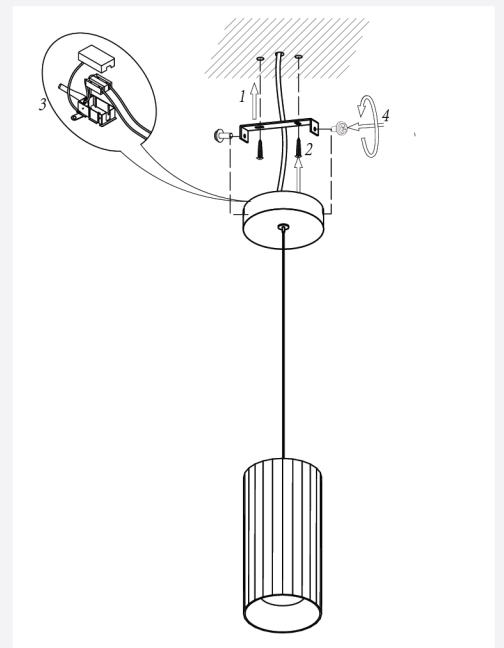

ITEM NO: 507014

PENDANT CYLINDER (GU-10 HOLDER) SNAKE SHAPE

CAPTION	THE VALUE
MATERIAL	ALUMINUM
COLOR	WHITE
THICKNESS	3 MM
CABLE LENGTH	2 MTR
SIZE	300 MM

Areas of application:

- > General indoor illumination
- > Decorative illumination
- > Private living areas

Super protection:

- > It is made of very safe materials, so it is environmentally friendly
- Provides flexibility in installation and ease of installation.

accessories

HONEY COMB

Suggested Installation Areas