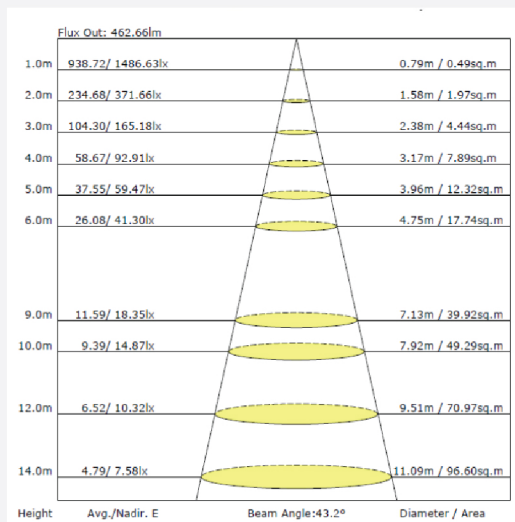

LIGHT DISTRIBUTION CURVE

DRAWING