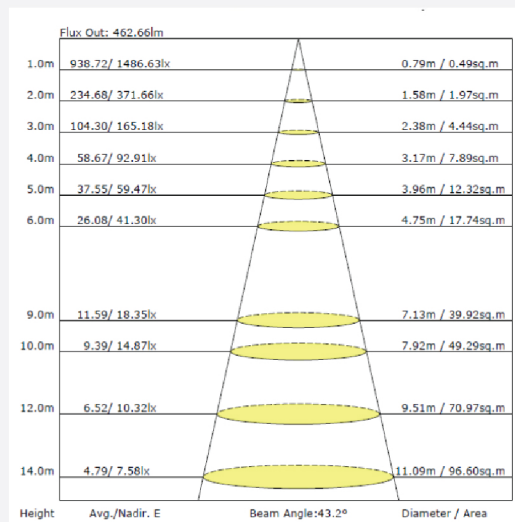

LIGHT DISTRIBUTION CURVE

DRAWING