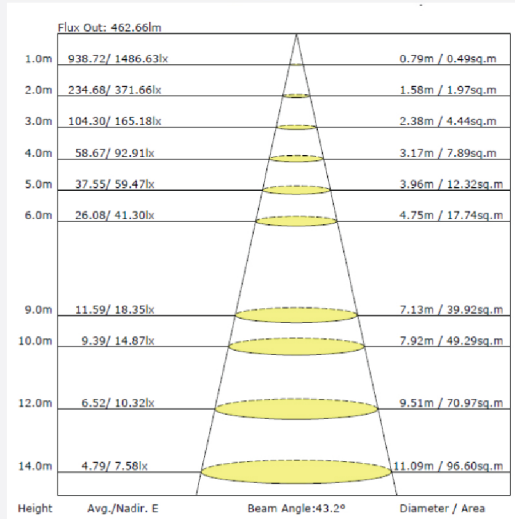

LIGHT DISTRIBUTION CURVE

DRAWING