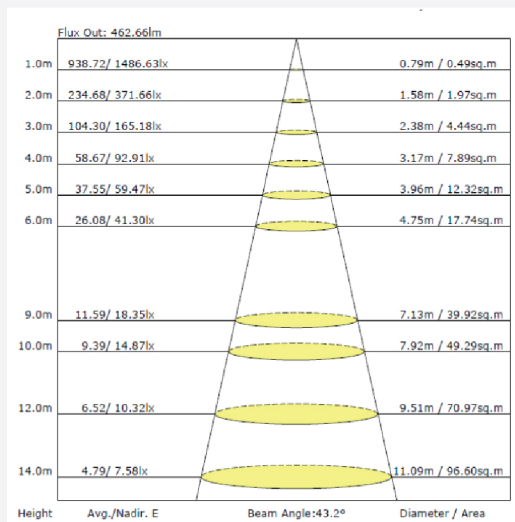

### 15W - ALUMINUM BODY

CAPTION	THE VALUE
Rated wattage	15 W
Rated current	0.3 mA
Rated Voltage	100-240V
Power Factor	50/60 Hz
Displacement Factor	0.9
Rated lumens	1700 Lm
Efficiency	113 Lm/w
Lumen Maintenance	6000h
Beam Angle	48°
Color temperature	4000 k
Consistency sdcn	<6
CRI	>80
Rated Lifetime	30000 h
Switch cycle	15000
Ta	-10~45°c
Cutout	140φ
Width	170 mm
Height	55 mm
weight	350 g
Dimming	No
Main color of the luminaire	White

#### LIGHT DISTRIBUTION CURVE